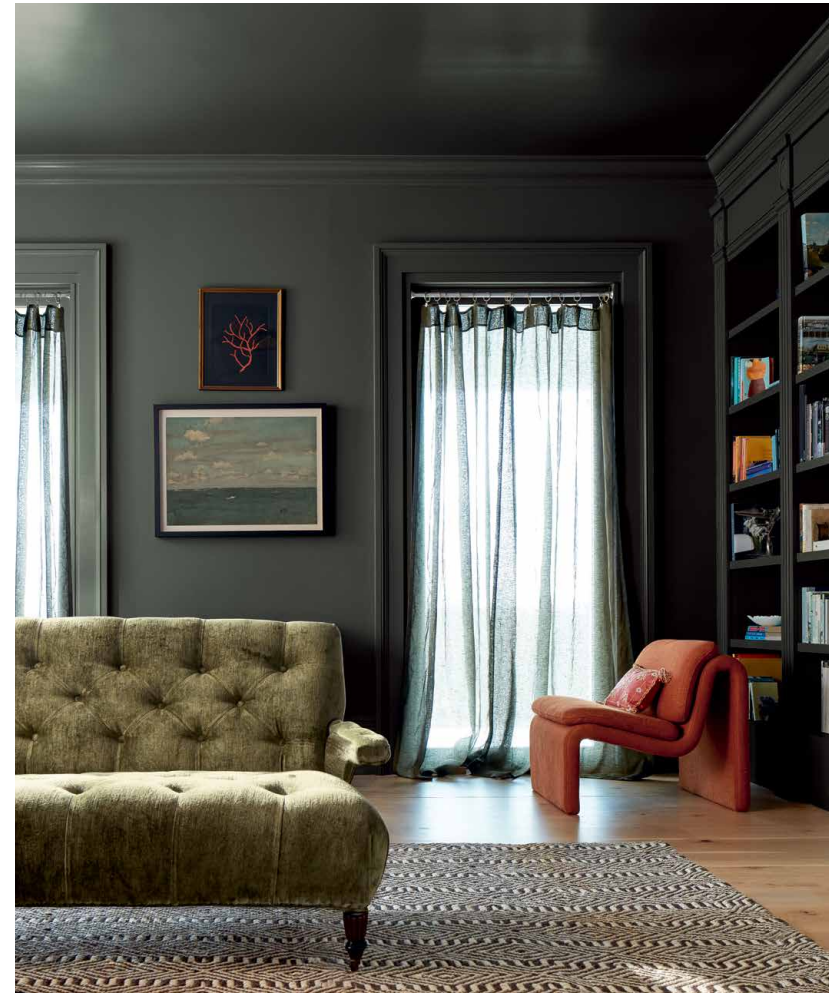

ABOVE: WALLS, TRIM, BUILT-IN & CEILING: Ashwood Moss 1484
LEFT: WALLS, TRIM, BUILT-IN & DOOR: Cinnamon Slate 2113-40

ARRIBA: PAREDES, MARCO, LIBRERO EMPOTRADO Y TECHO: Musgo de Ashwood 1484
IZQUIERDA: PAREDES, MARCO, LIBRERO EMPOTRADO Y PUERTA: Pizarra Tono Canela 2113-40

EN HAUT : MURS, MOULURES, MEUBLE ENCASTRÉ ET PLAFOND : Anthracite 1484
À GAUCHE : MURS, MOULURES, MEUBLE ENCASTRÉ ET PORTE : Ardoise Cannelle 2113-40